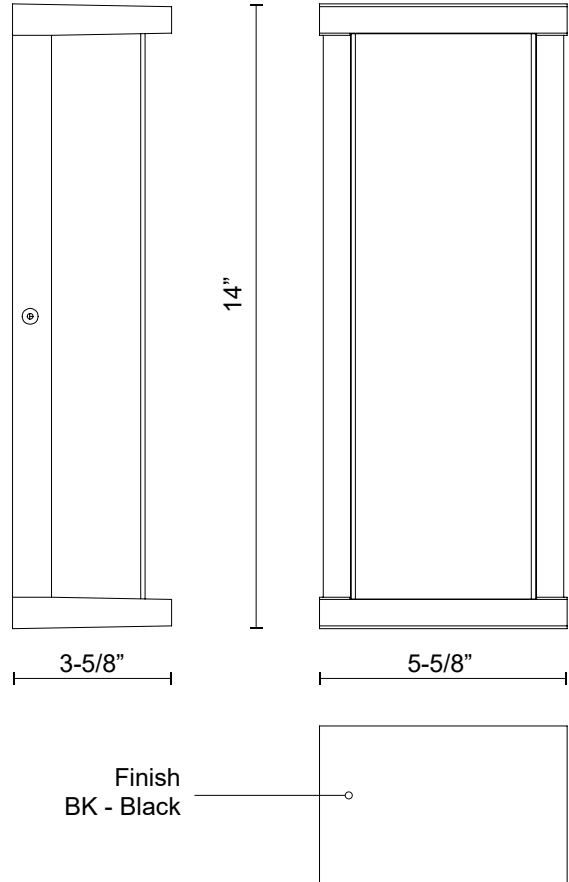

BRAVO EW70714

WALL

PROJECT

EW70714-BK
Black

SPECIFICATION DETAILS

Fixture Dimensions	W5-5/8" x H14" x E3-5/8"
Light Source	AC LED Module
Wattage	21W
Total Lumens	1700lm
Delivered Lumens	901lm
Voltage	120V
Color Temperature	3000K
CRI (Ra)	90CRI
Optional Color Temps	2700K - 5000K Available, Minimum Order Quantities Apply
LED Rated Life	50,000 hours
Dimming	100% - 10%, ELV Dimmer (Not Included)
Diffuser Details	Frosted PC
ADA Compliant	Yes
Location	Wet
Illumination Direction	Front
Mounting Style	All Orientation
Paint Finish	BK02

* For custom options, consult factory for details.

* For warranty information, please visit www.kuzcolighting.com/warranty

DESCRIPTION

A dignified presentation of light, the Bravo Collection offers a refined look that sparks conversation. These striking rectangular exterior lights emit an omni directional glow that provides a flood of light to any space you need. Available in two sizes and mounting options to illuminate your exterior space with ease and style.